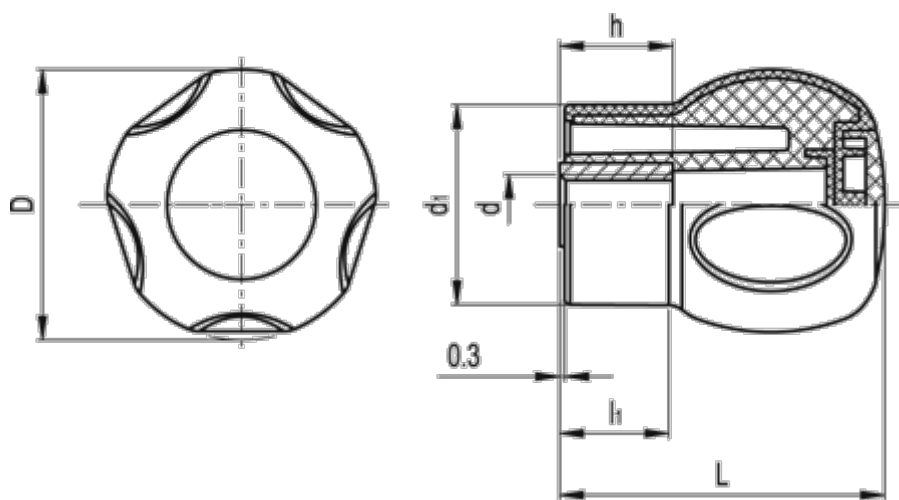

Data Sheet

Article number: 23052452076

Description: E+G Handle
EBK.50 B-M12-C-SOFT-C6 Red

Measures

D	= 50
d1	= 37
d 6H	= M12
h	= 20
L	= 60
l1	= 20
Weight (g)	= 80